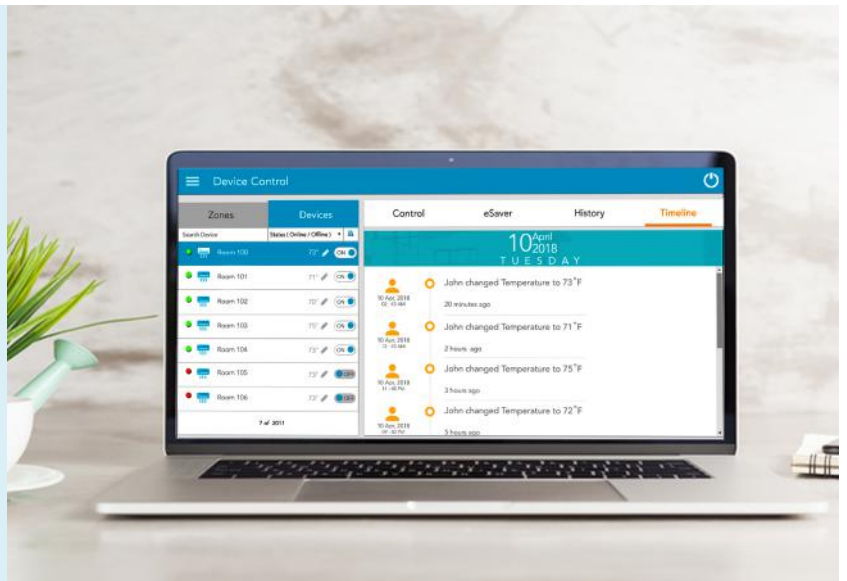

Turning ordinary data into extraordinary

Unlimited Smart Controls

The Cielo World is loaded with huge array of smart controls including on/off from anywhere, zone on/off, playing with the modes, setting the temperature of your liking, changing the fan speed, adjusting the swing position, knowledge of actual and set point temperature, humidity levels to know your perfect

Usage Statistics

"Cielo World" provides complete usage audit of your connected ACs / Heat Pumps on Cielo World App. These details keep you aware of your usage patterns and helps you achieve your

Zone Control

The "Cielo World" is loaded with a feature of Zone control, Which allows you to turn on/off the Zone, Set the temperature of your liking, Play with the modes and much more.

Timeline

Check a complete timeline of actions performed through app, remote control, Amazon Alexa, the Google Assistant or pre-set schedules. You have the control and complete knowledge of things within a single platform.

The Dashboard

The Cielo World dash board is simple to navigate, yet very powerful to inform. It gives you the device count and their operational status in a blink of an eye. The location and environmental conditions gives you the feel of your surroundings. Critical usage info gives you a clear hint at a glance that whether