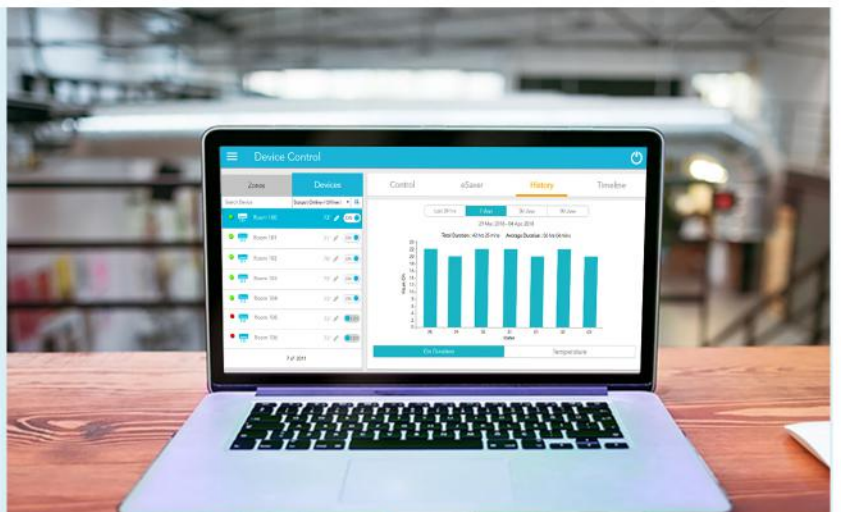

Turning ordinary data into extraordinary

Unlimited Smart Controls

The Cielo World is loaded with huge array of smart controls including on/off from anywhere, zone on/off, playing with the modes, setting the temperature of your liking, changing the fan speed, adjusting the swing position, knowledge of actual and set point temperature, humidity levels to know your perfect

Usage Statistics

"Cielo World" provides complete usage audit of your connected ACs / Heat Pumps on Cielo World App. These details keep you aware of your usage patterns and helps you achieve your

Zone Control

The "Cielo World" is loaded with a feature of Zone control, Which allows you to turn on/off the Zone, Set the temperature of your liking, Play with the modes and much more.

Timeline

Check a complete timeline of actions performed through app, remote control, Amazon Alexa, the Google Assistant or pre-set schedules. You have the control and complete knowledge of things within a single platform.

The Dashboard

The Cielo World dash board is simple to navigate, yet very powerful to inform. It gives you the device count and their operational status in a blink of an eye. The location and environmental conditions gives you the feel of your surroundings. Critical usage info gives you a clear hint at a glance that whether