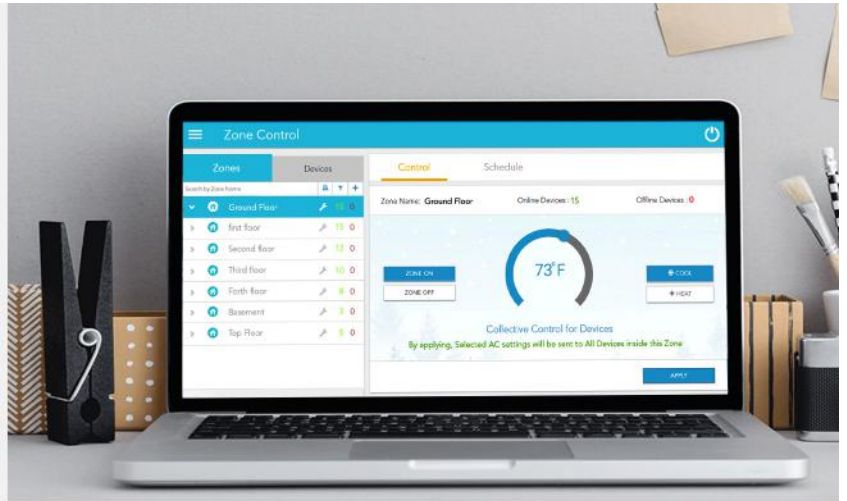

Turning ordinary data into extraordinary

Unlimited Smart Controls

The Cielo World is loaded with huge array of smart controls including on/off from anywhere, zone on/off, playing with the modes, setting the temperature of your liking, changing the fan speed, adjusting the swing position, knowledge of actual and set point temperature, humidity levels to know your perfect

Usage Statistics

"Cielo World" provides complete usage audit of your connected ACs / Heat Pumps on Cielo World App. These details keep you aware of your usage patterns and helps you achieve your

Zone Control

The "Cielo World" is loaded with a feature of Zone control, Which allows you to turn on/off the Zone, Set the temperature of your liking, Play with the modes and much more.

Timeline

Check a complete timeline of actions performed through app, remote control, Amazon Alexa, the Google Assistant or pre-set schedules. You have the control and complete knowledge of things within a single platform.

The Dashboard

The Cielo World dash board is simple to navigate, yet very powerful to inform. It gives you the device count and their operational status in a blink of an eye. The location and environmental conditions gives you the feel of your surroundings. Critical usage info gives you a clear hint at a glance that whether